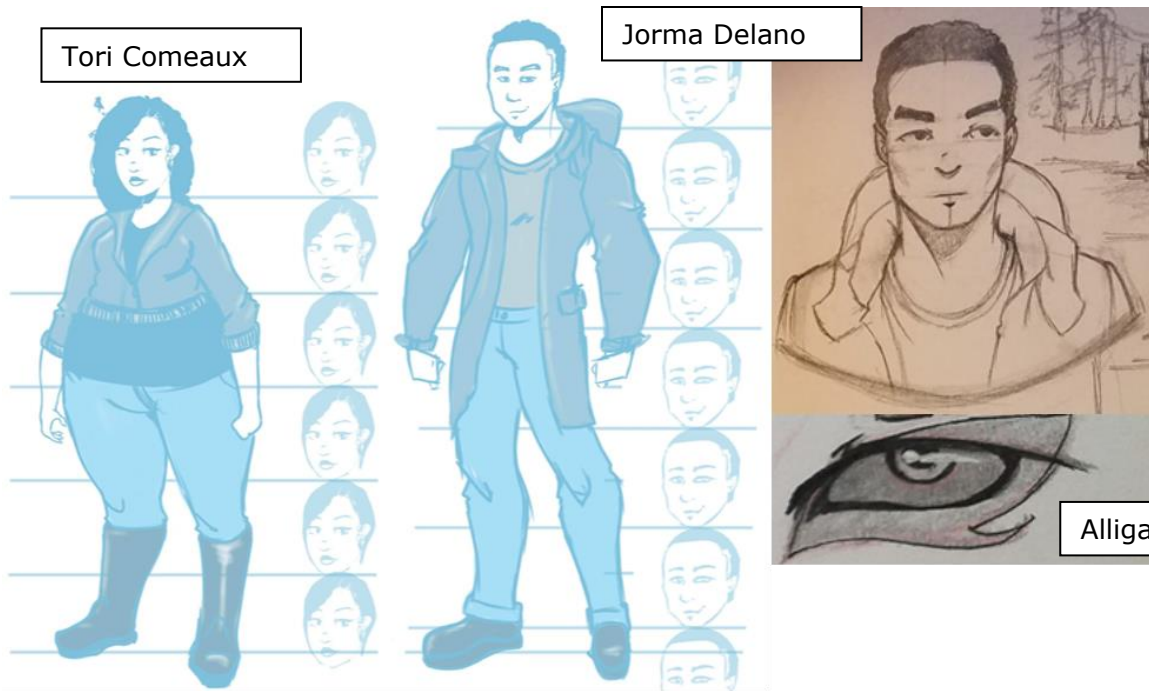

Sen

SPELL OF THE BAYOU/Ashleigh Davenport

Tori Comeaux

Jorma Delano

Alligator Eye